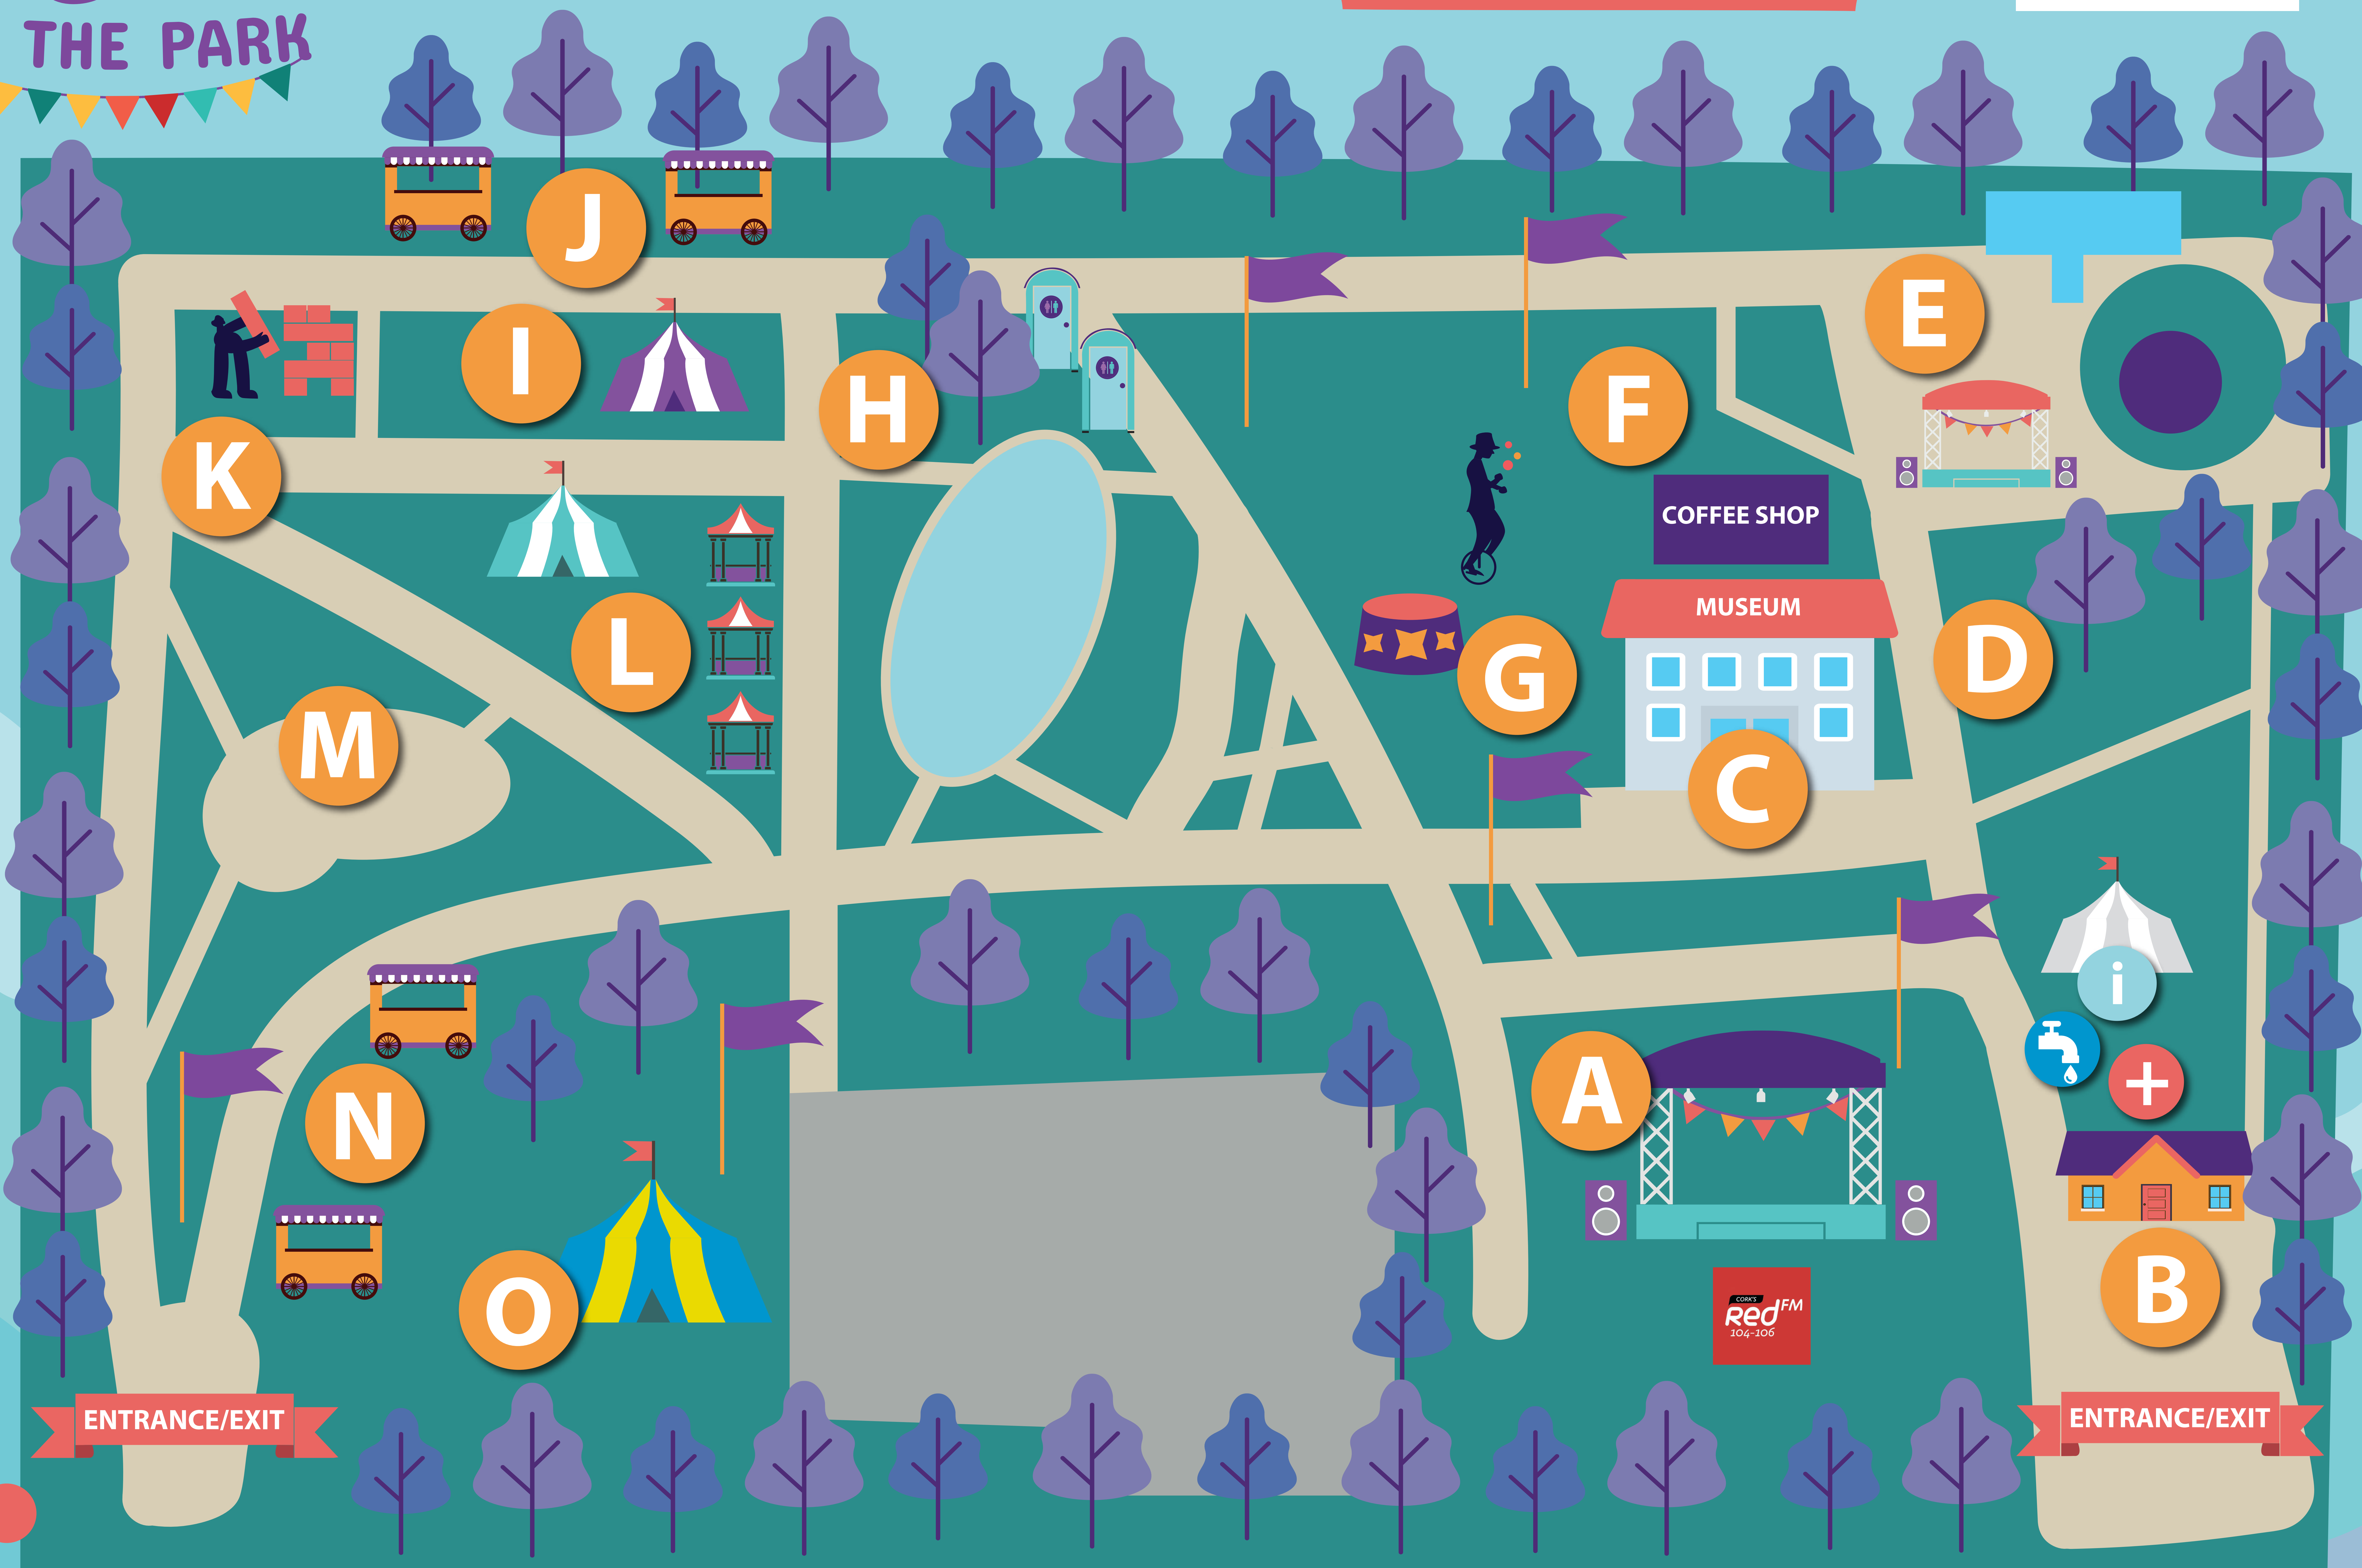

# JOY IN THE PARK

IN PARTNERSHIP WITH  
**Cork Mental Health  
FOUNDATION**

VISIT THE FESTIVAL  
WEBSITE FOR MORE INFO:  
[WWW.JOYINTHEPARK.COM](http://WWW.JOYINTHEPARK.COM)

[f](#) [@JoyInTheParkCork](#)

**TAP TO  
DONATE!**

- A John McCarthy Main Stage
- B Mayor's Pavilion - (Open 11am - 6.00pm)  
Sample Studios Exhibition
- C Public Museum (Open 12noon - 5.00pm)
- D The Glade
- E Joy Sylvie Stage

- F Natural Food Bakery Coffee Shop
- G Circus Ring
- H Wellness Haven
- I Couch Sessions with Minding Creative Minds
- J Food Hamlet 1

- K Outdoor Games
- L Mental Health Activity & Information Hub
- M Playground
- N Food Hamlet 2
- O Mad Hatter's Tent

- Toilets
- First Aid
- Event HQ/Information
- Water Station